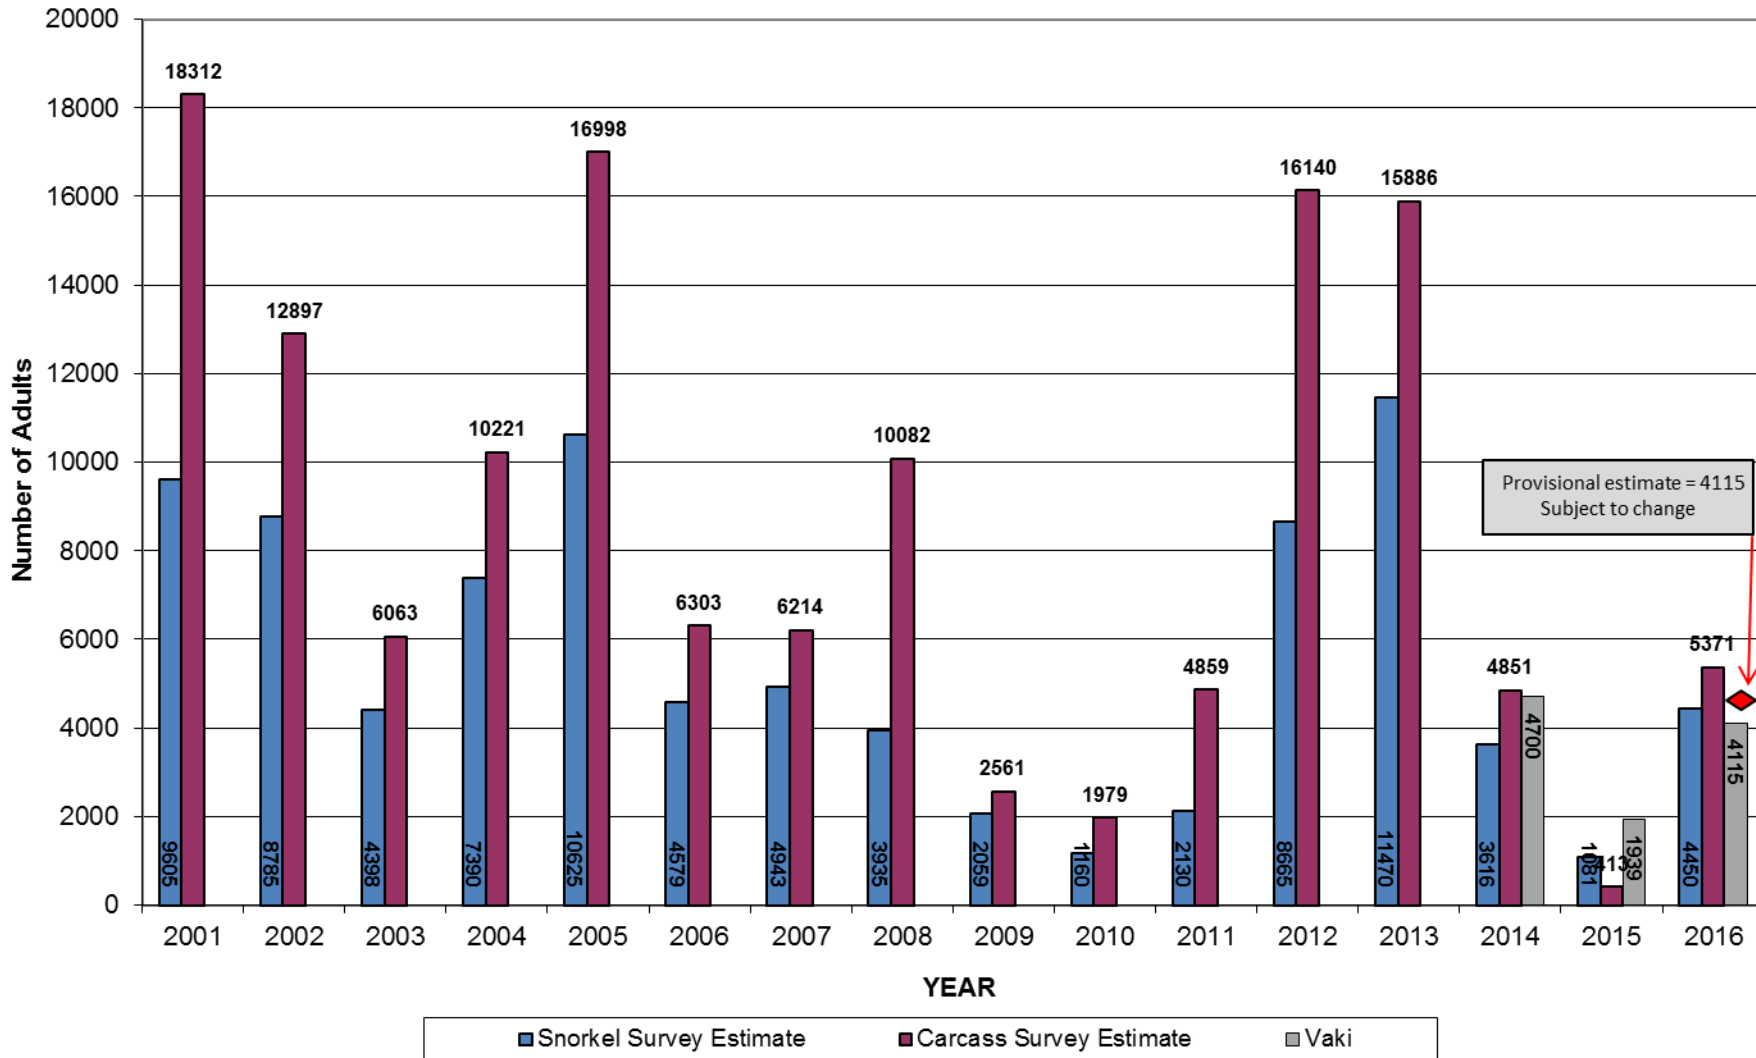

Butte Creek (SRCS) Escapement Estimates 2001-2016

Figure 2. Butte Creek escapement estimates: carcass survey vs. snorkel survey vs. Vaki from 2001-2016.